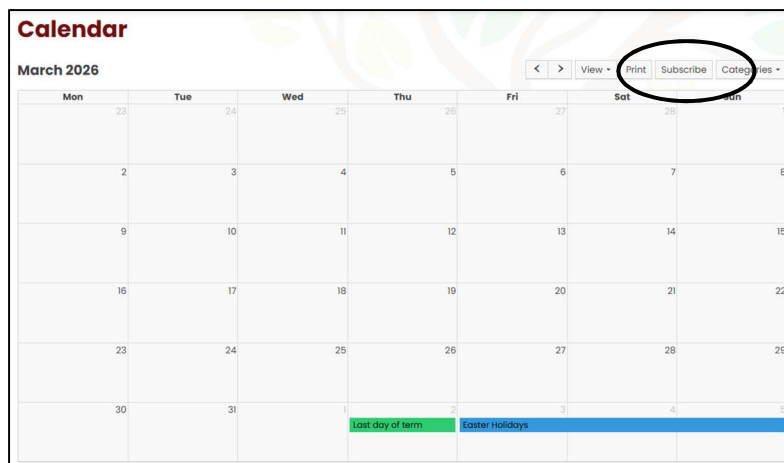

Armley Park Primary School

24 March 2026

Dear parents and carers,

As we approach the end of the term, we were hoping to see the better weather coming in but unfortunately, today seems like we are back in winter again. Hopefully it will start to warm up ready for the Easter break.

Important Dates:

Thursday 2nd April at 3.15 – school finishes for the Easter break.

Monday 20th April at 8.40 – children return to school.

Monday 4th May – school closed for May Day public holiday.

Friday 22nd May at 3.15 – school finishes for half-term break.

Tuesday 2nd June – children return to school.

Friday 17th July – school finishes for the summer holidays.

You can sync your calendar on your mobile phone to the school calendar on our school website so that all term dates will automatically be added for you.

Go to: <https://www.armley-pri.leeds.sch.uk/calendar/?calid=1,2,3,4&pid=7&viewid=1>

click on 'subscribe'
and follow the
instructions.

We are just in the process of finalising the school calendar for September 2026 to July 2027 so as soon as we have that ready, we will share that with you too.

Easter Celebrations:

You will have seen the posters around school about some of the things we are doing to celebrate Easter.

On Friday 27th March, the children have a **non-uniform day in exchange for a donation of an Easter Egg or some chocolate**. We will be using the donations for